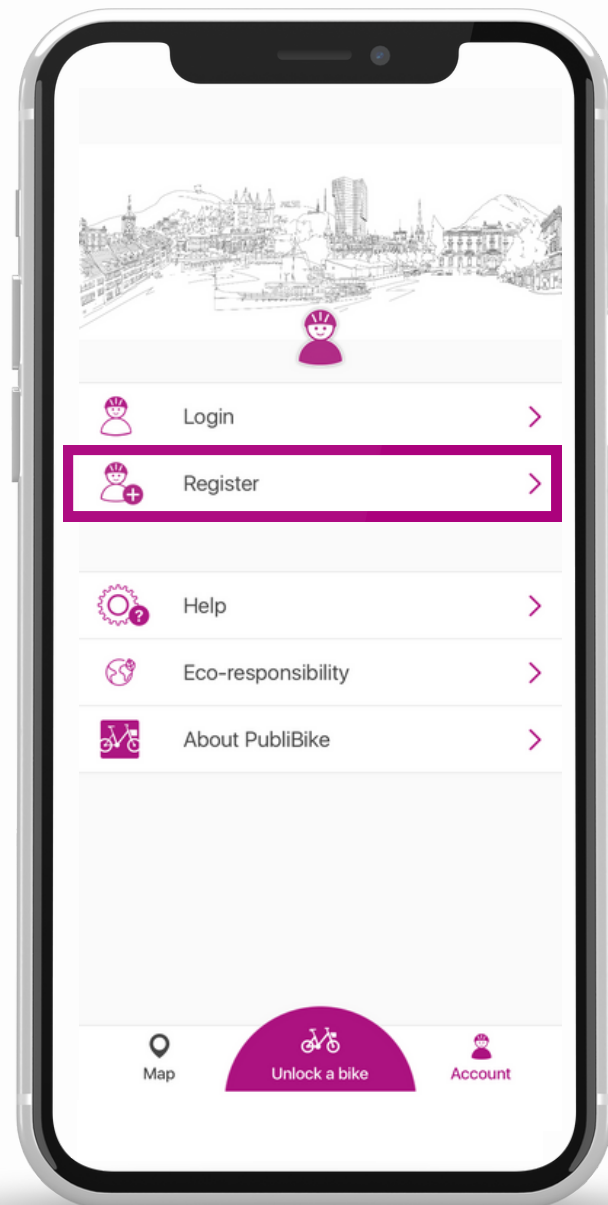

Redeem a promo code in the app

New customer

After choosing the corresponding tariff, enter your first and last name, email and a payment method to complete the registration.

For a BusinessBike subscription, make sure to use your professional email address to register with the promo code you received.

Redeem a promo code on the website

New customer

For a BusinessBike subscription, make sure to use your professional email address to register with the promo code you received.

After inserting the promo code, enter your first and last name, email and a payment method to complete the registration.