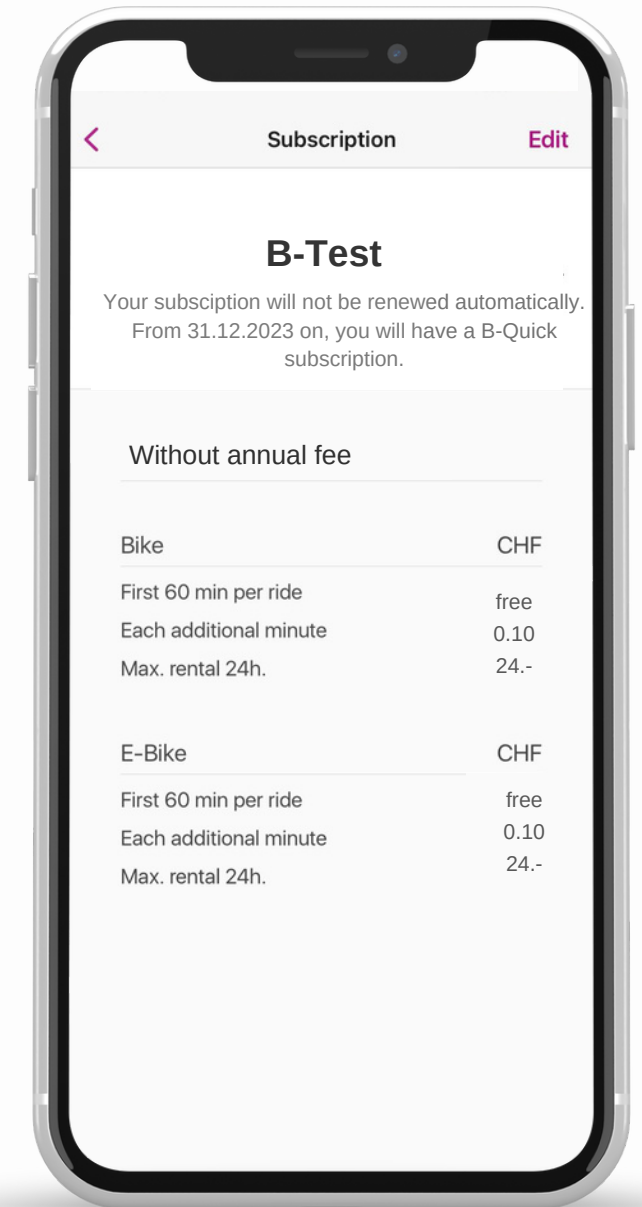

Redeem a promo code in the app

New customer

After choosing the corresponding tariff, enter your first and last name, email and a payment method to complete the registration.

For a BusinessBike subscription, make sure to use your professional email address to register with the promo code you received.

Redeem a promo code on the website

New customer

For a BusinessBike subscription, make sure to use your professional email address to register with the promo code you received.

After inserting the promo code, enter your first and last name, email and a payment method to complete the registration.