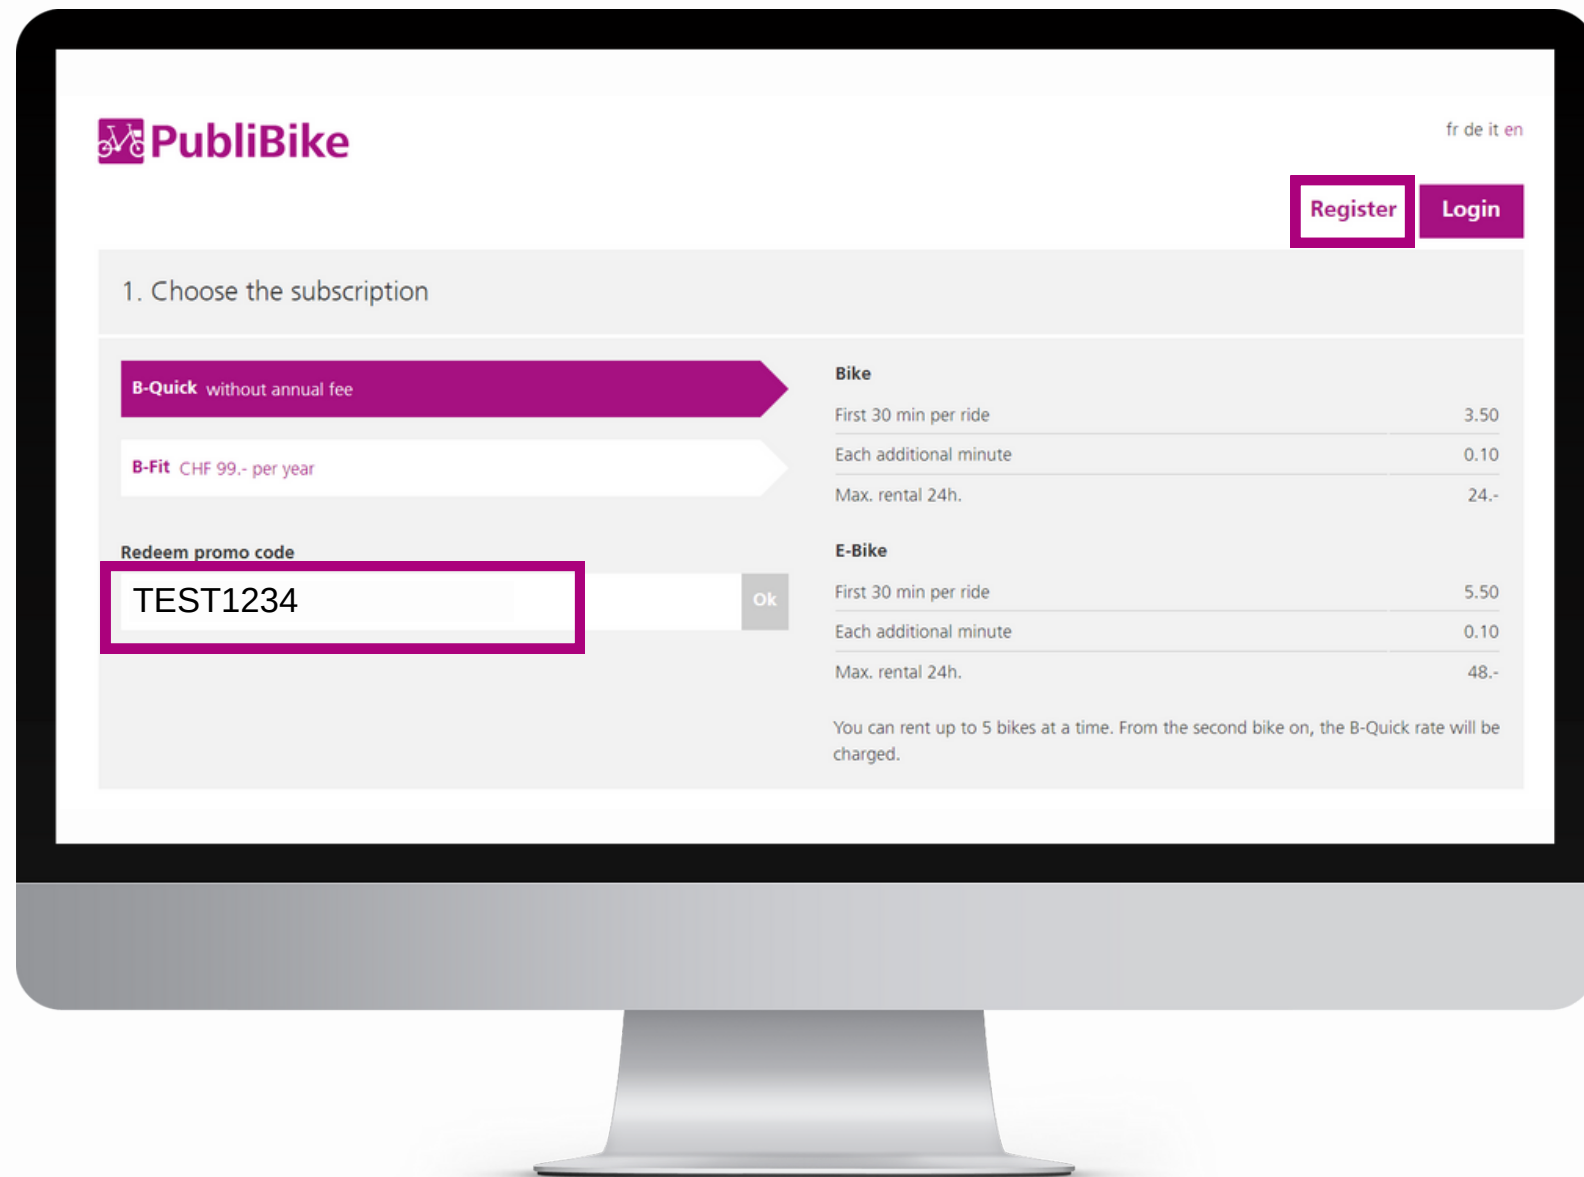

Redeem a promo code in the app

New customer

After choosing the corresponding tariff, enter your first and last name, email and a payment method to complete the registration.

For a BusinessBike subscription, make sure to use your professional email address to register with the promo code you received.

Redeem a promo code on the website

New customer

For a BusinessBike subscription, make sure to use your professional email address to register with the promo code you received.

After inserting the promo code, enter your first and last name, email and a payment method to complete the registration.