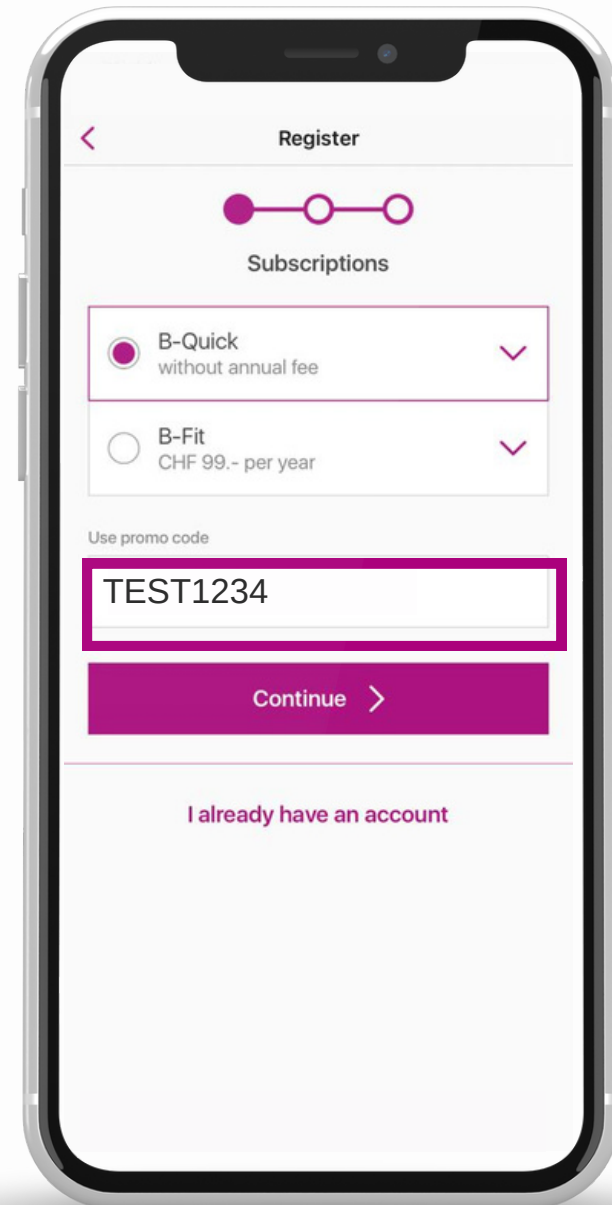

Redeem a promo code in the app

New customer

After choosing the corresponding tariff, enter your first and last name, email and a payment method to complete the registration.

For a BusinessBike subscription, make sure to use your professional email address to register with the promo code you received.

Redeem a promo code on the website

New customer

For a BusinessBike subscription, make sure to use your professional email address to register with the promo code you received.

After inserting the promo code, enter your first and last name, email and a payment method to complete the registration.