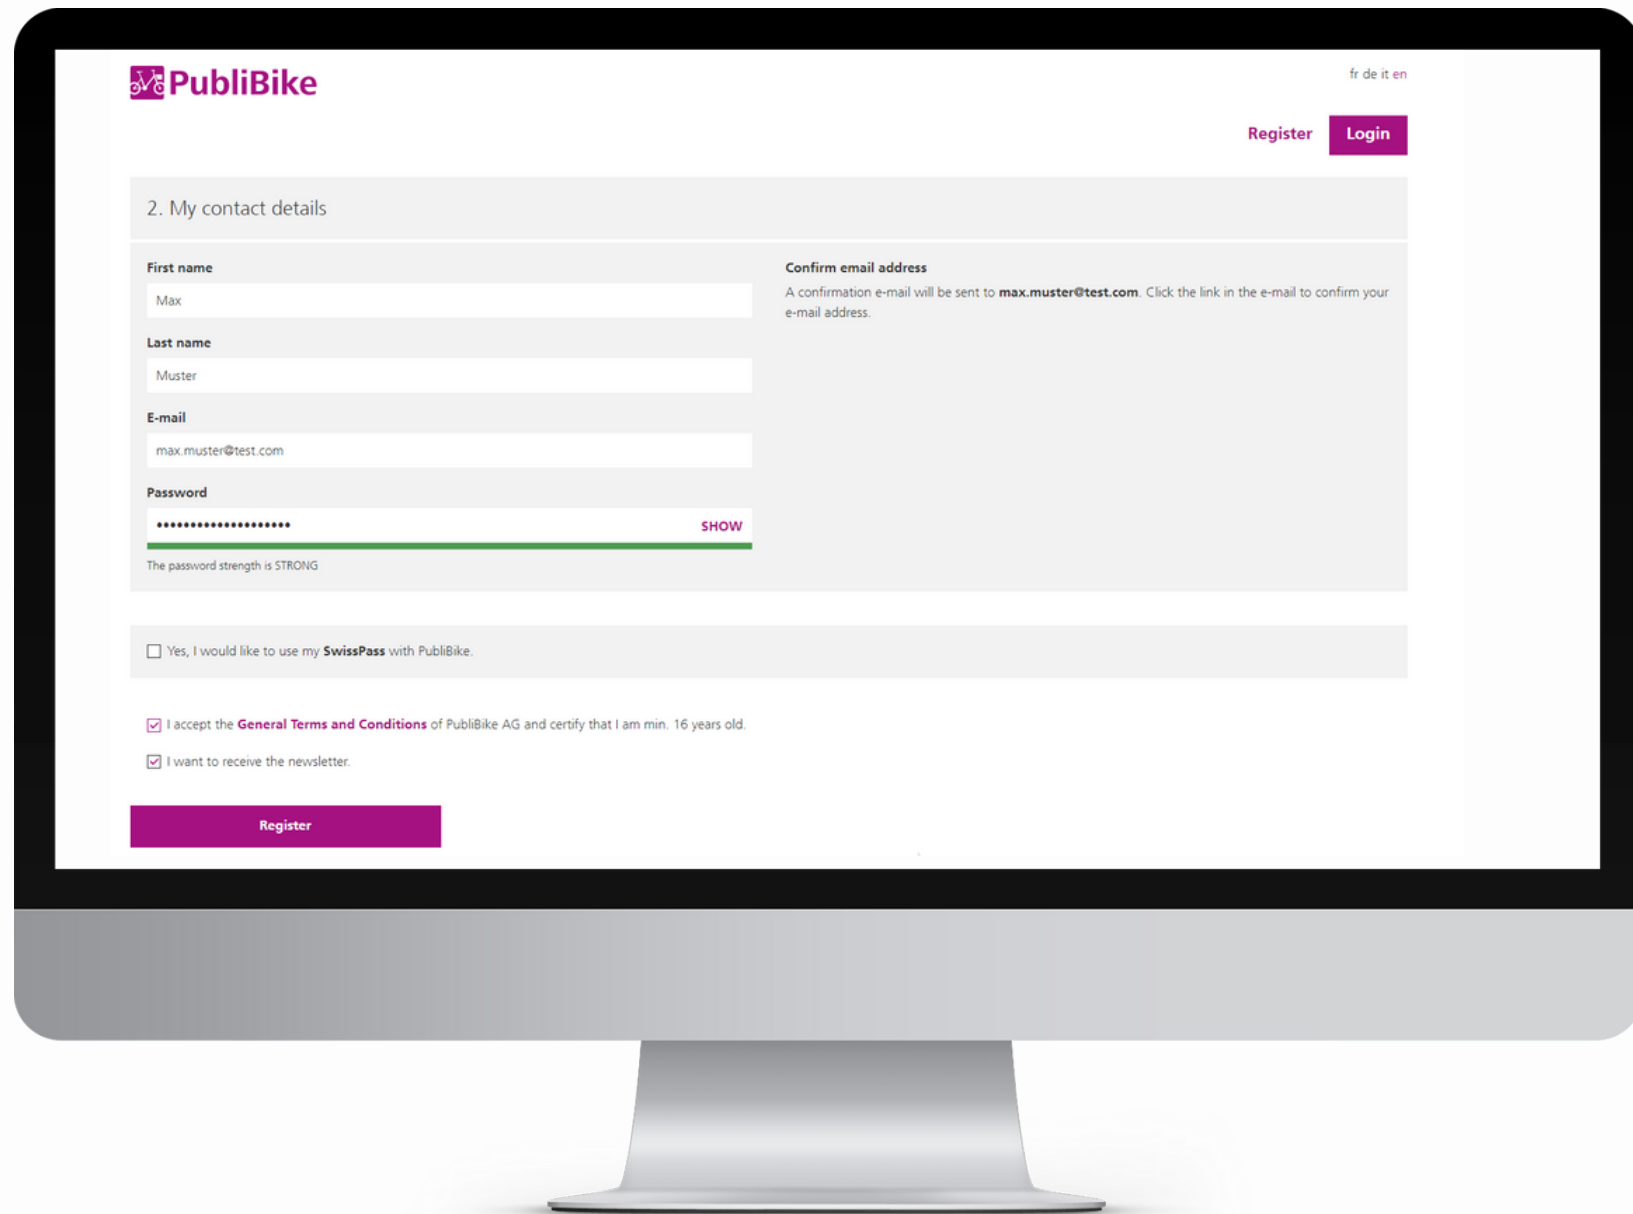

Redeem a promo code in the app

New customer

After choosing the corresponding tariff, enter your first and last name, email and a payment method to complete the registration.

For a BusinessBike subscription, make sure to use your professional email address to register with the promo code you received.

Redeem a promo code on the website

New customer

For a BusinessBike subscription, make sure to use your professional email address to register with the promo code you received.

After inserting the promo code, enter your first and last name, email and a payment method to complete the registration.