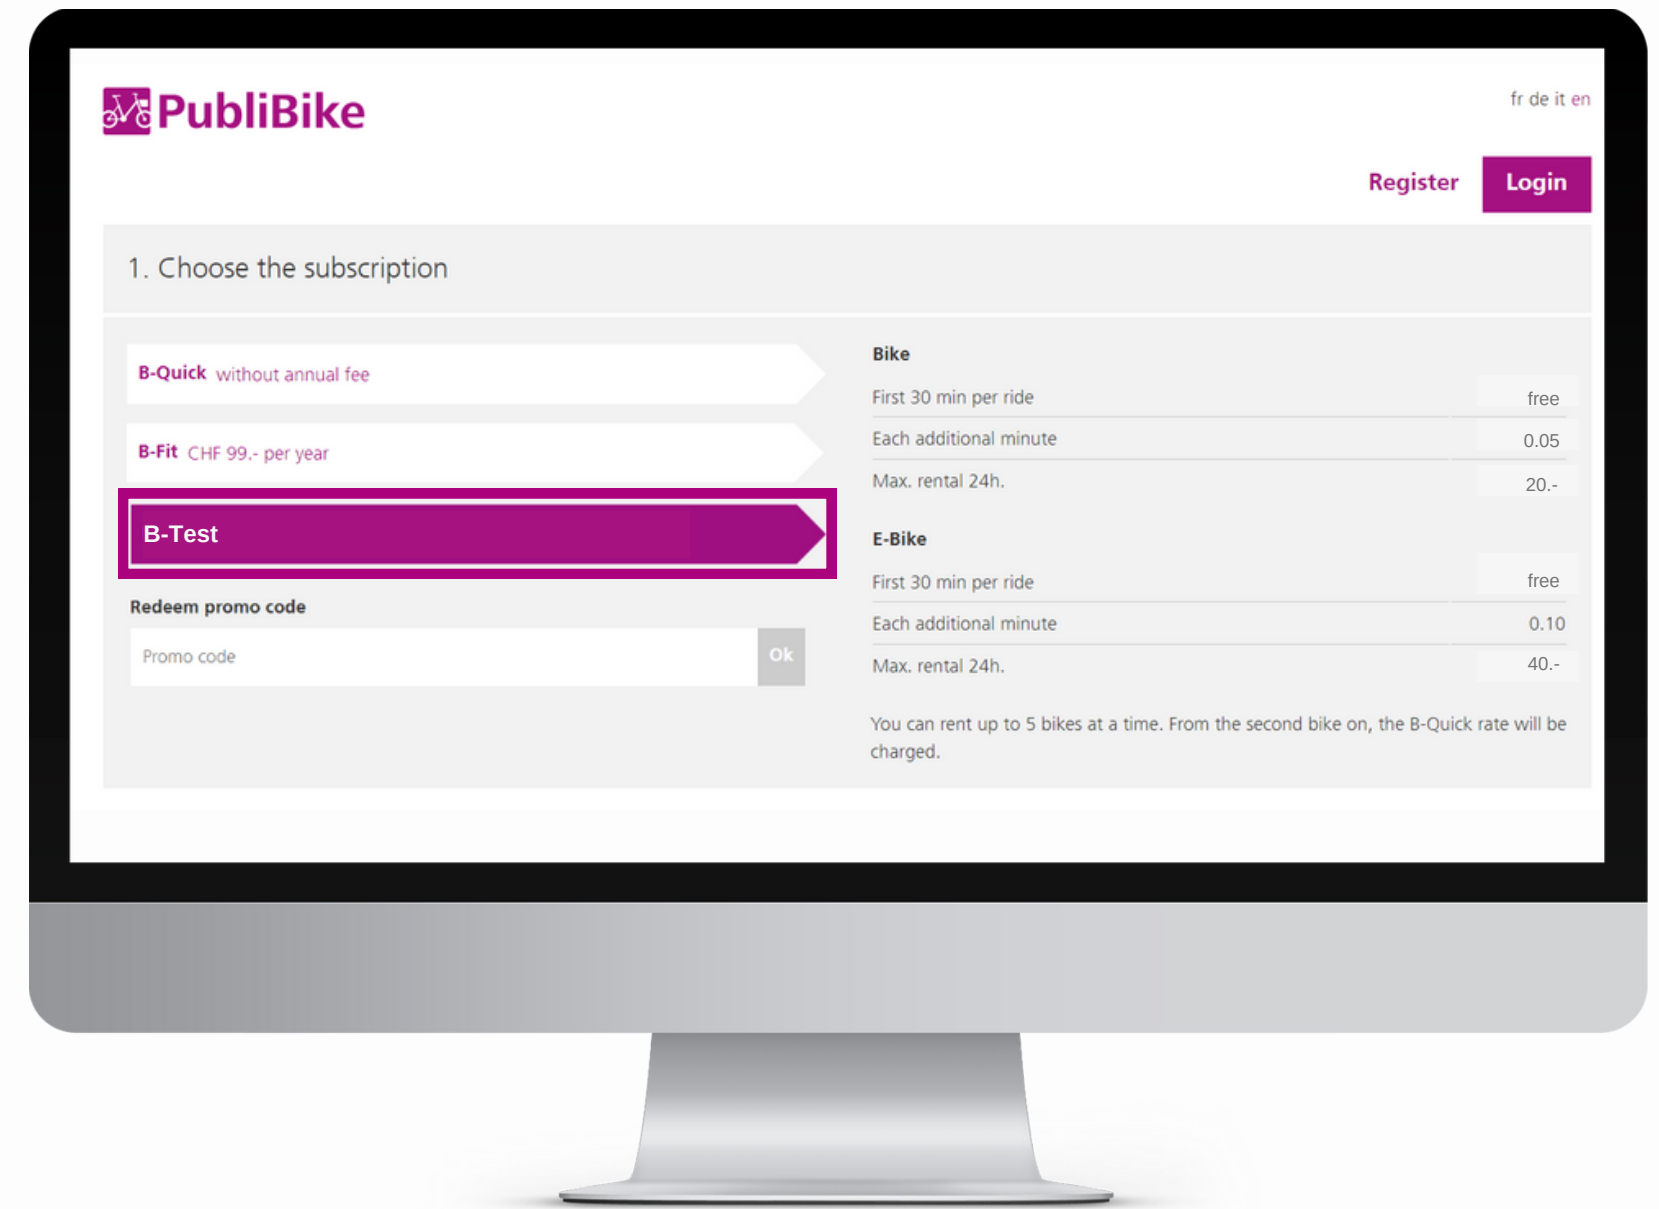

Redeem a promo code in the app

New customer

After choosing the corresponding tariff, enter your first and last name, email and a payment method to complete the registration.

For a BusinessBike subscription, make sure to use your professional email address to register with the promo code you received.

Redeem a promo code on the website

New customer

For a BusinessBike subscription, make sure to use your professional email address to register with the promo code you received.

After inserting the promo code, enter your first and last name, email and a payment method to complete the registration.