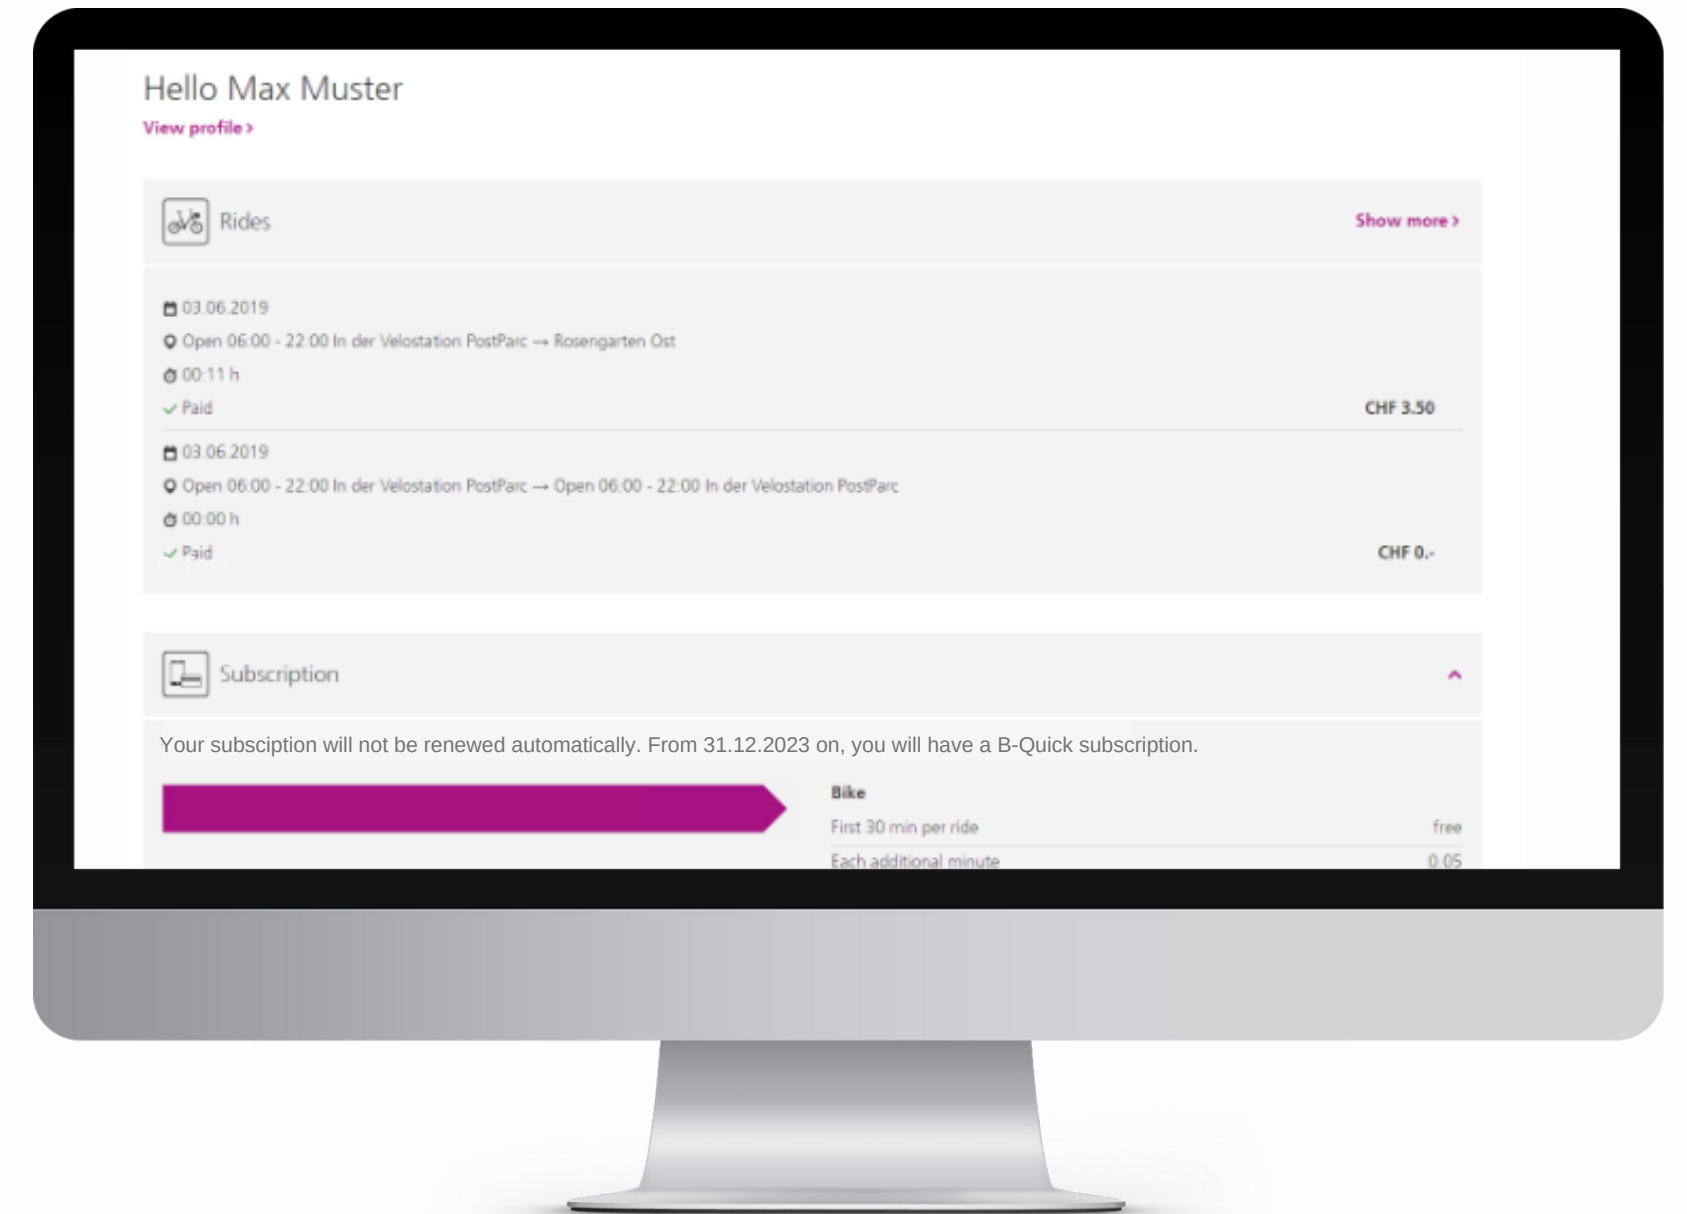

Redeem a promo code in the app

New customer

After choosing the corresponding tariff, enter your first and last name, email and a payment method to complete the registration.

For a BusinessBike subscription, make sure to use your professional email address to register with the promo code you received.

Redeem a promo code on the website

New customer

For a BusinessBike subscription, make sure to use your professional email address to register with the promo code you received.

After inserting the promo code, enter your first and last name, email and a payment method to complete the registration.