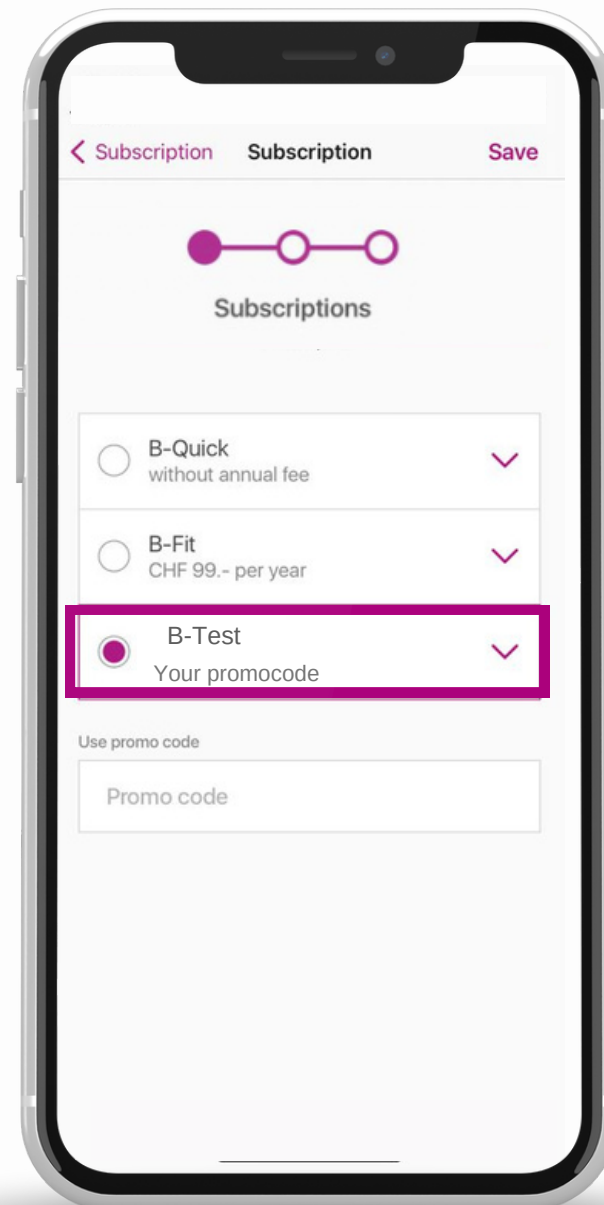

Redeem a promo code in the app

New customer

After choosing the corresponding tariff, enter your first and last name, email and a payment method to complete the registration.

For a BusinessBike subscription, make sure to use your professional email address to register with the promo code you received.

Redeem a promo code on the website

New customer

For a BusinessBike subscription, make sure to use your professional email address to register with the promo code you received.

After inserting the promo code, enter your first and last name, email and a payment method to complete the registration.