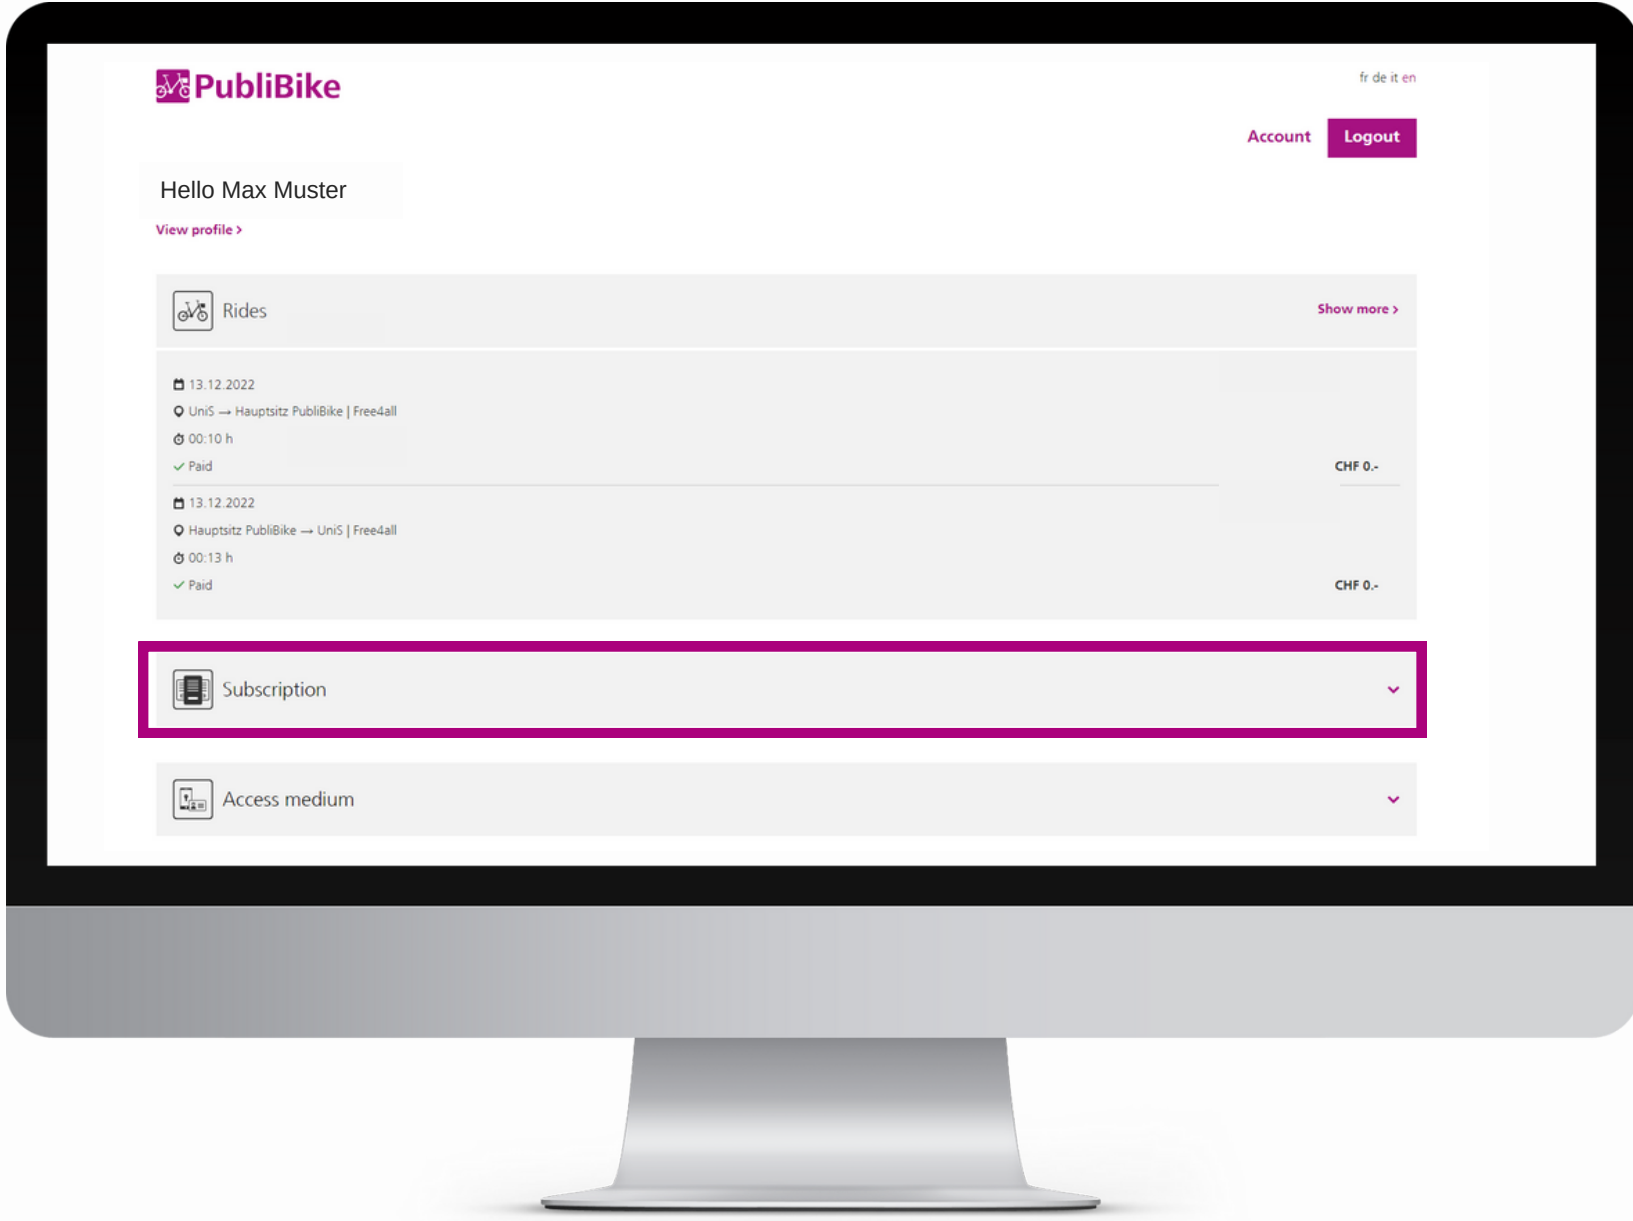

Redeem a promo code on the website

Existing customer

For a BusinessBike subscription, make sure to use your professional email address to register with the promo code you received.