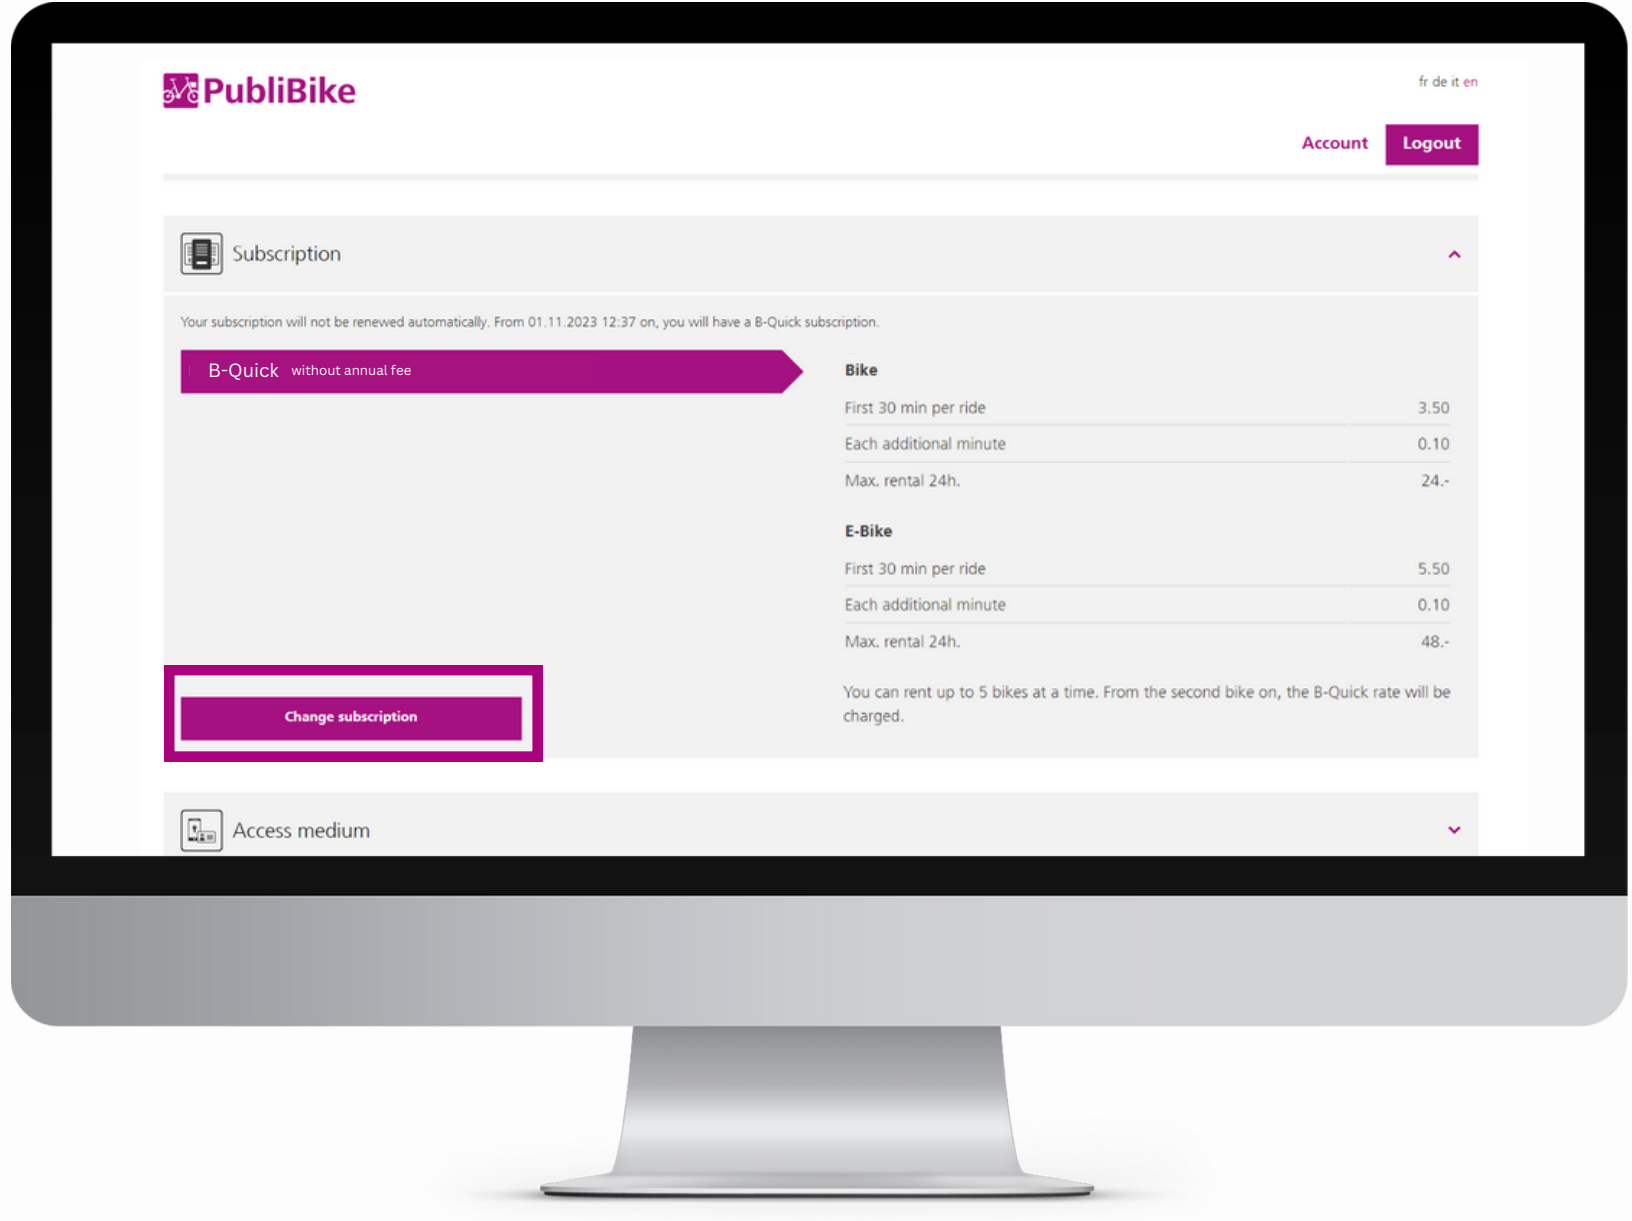

Redeem a promo code on the website

Existing customer

For a BusinessBike subscription, make sure to use your professional email address to register with the promo code you received.