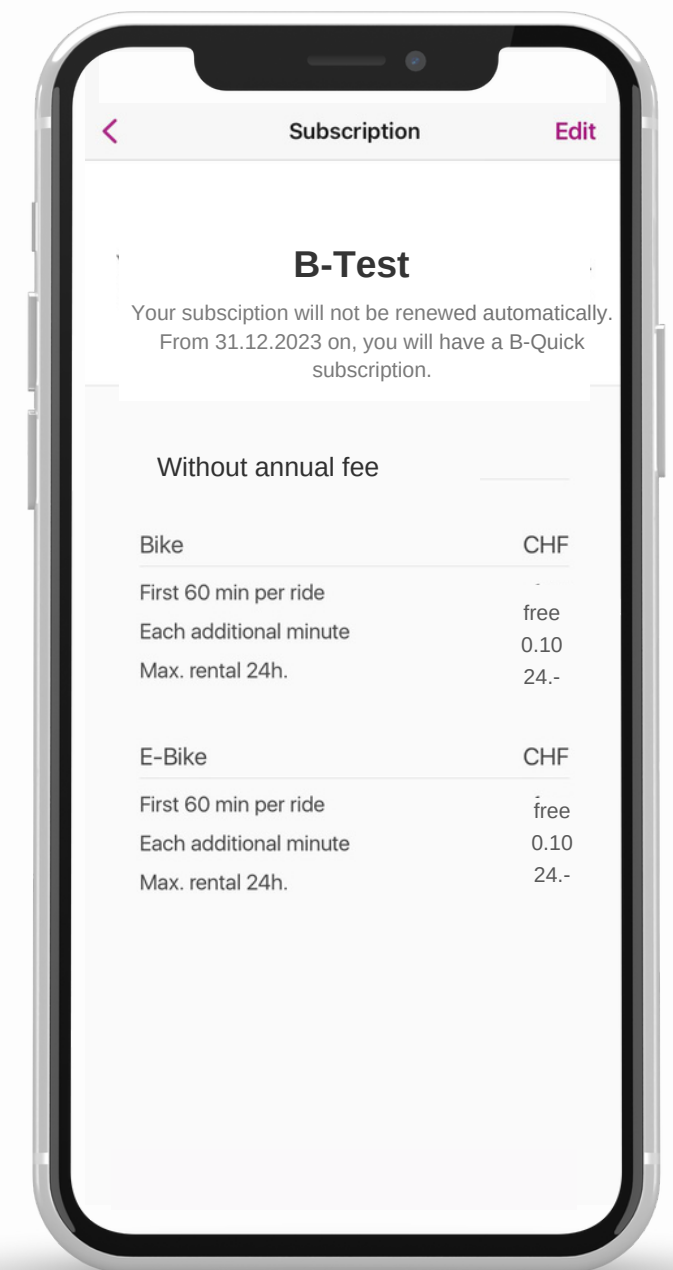

Redeem a promo code in the app

Existing customer

For a BusinessBike subscription, make sure to use your professional email address to register with the promo code you received.

Redeem a promo code on the website

Existing customer

For a BusinessBike subscription, make sure to use your professional email address to register with the promo code you received.