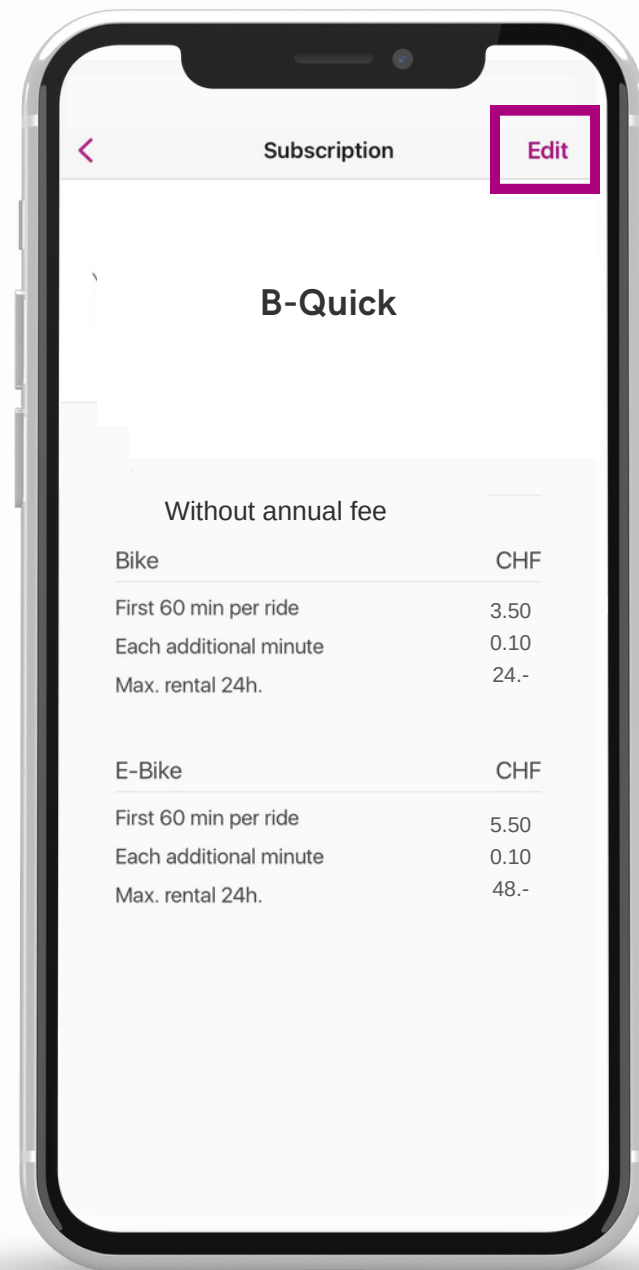

Redeem a promo code in the app

Existing customer

For a BusinessBike subscription, make sure to use your professional email address to register with the promo code you received.

Redeem a promo code on the website

Existing customer

For a BusinessBike subscription, make sure to use your professional email address to register with the promo code you received.