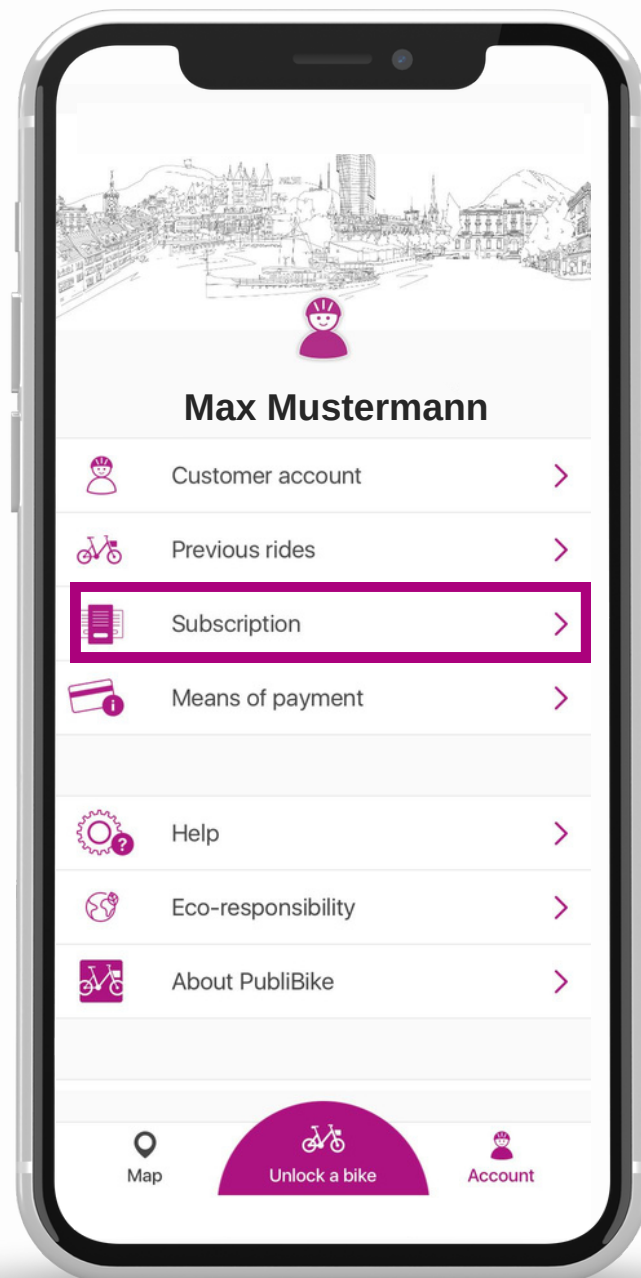

Redeem a promo code in the app

Existing customer

For a BusinessBike subscription, make sure to use your professional email address to register with the promo code you received.

Redeem a promo code on the website

Existing customer

For a BusinessBike subscription, make sure to use your professional email address to register with the promo code you received.