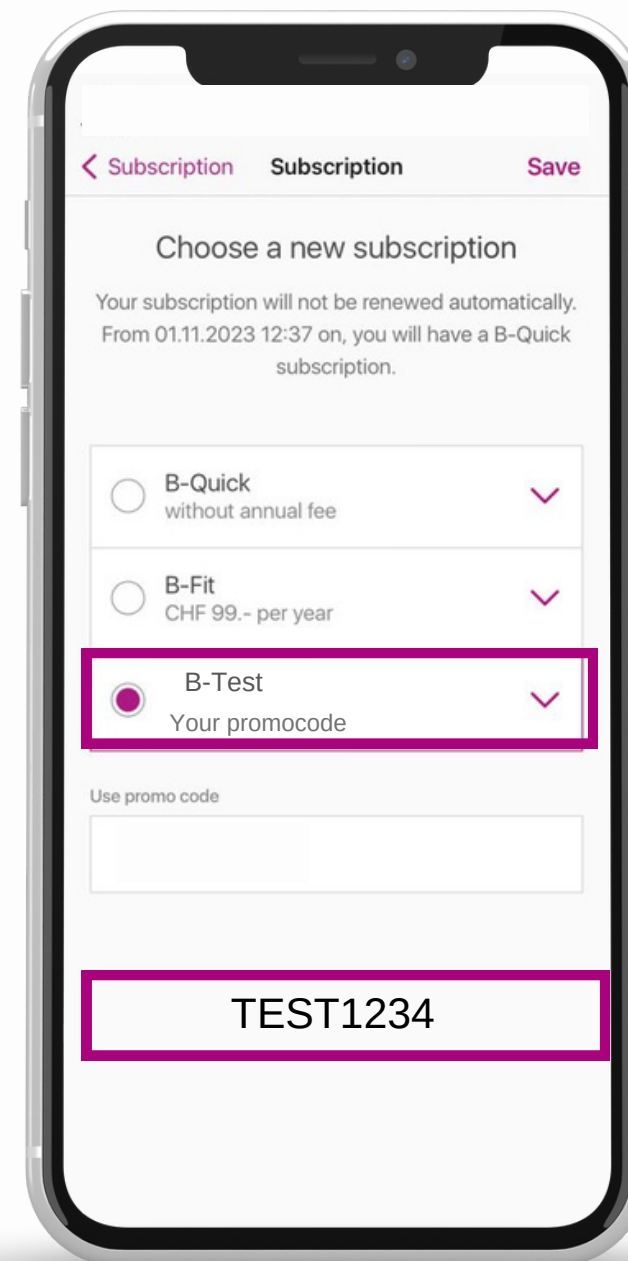

Redeem a promo code in the app

Existing customer

For a BusinessBike subscription, make sure to use your professional email address to register with the promo code you received.

Redeem a promo code on the website

Existing customer

For a BusinessBike subscription, make sure to use your professional email address to register with the promo code you received.